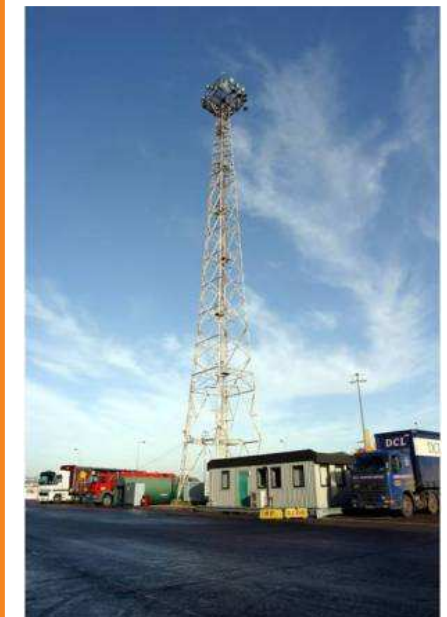

### Light Duty Static Column

Range includes  
Static & Mid  
Hinged columns.

Heights up to 12m.

### Litescan & Foldscan Column

Hydraulic folding columns.

Heights ranging from up to 24m.

### MT, LTF & 'R' Series Towers

Static lattice towers complete  
with climbing facilities, rest  
and head platforms.

LTF - Heights up to 21m.

MT- Heights up to 21m.

'R' Series - Heights up to 32m.

### Highscan Tower

Static lattice towers complete  
with climbing facilities, rest and  
head platforms.

Structures up to 50m high.